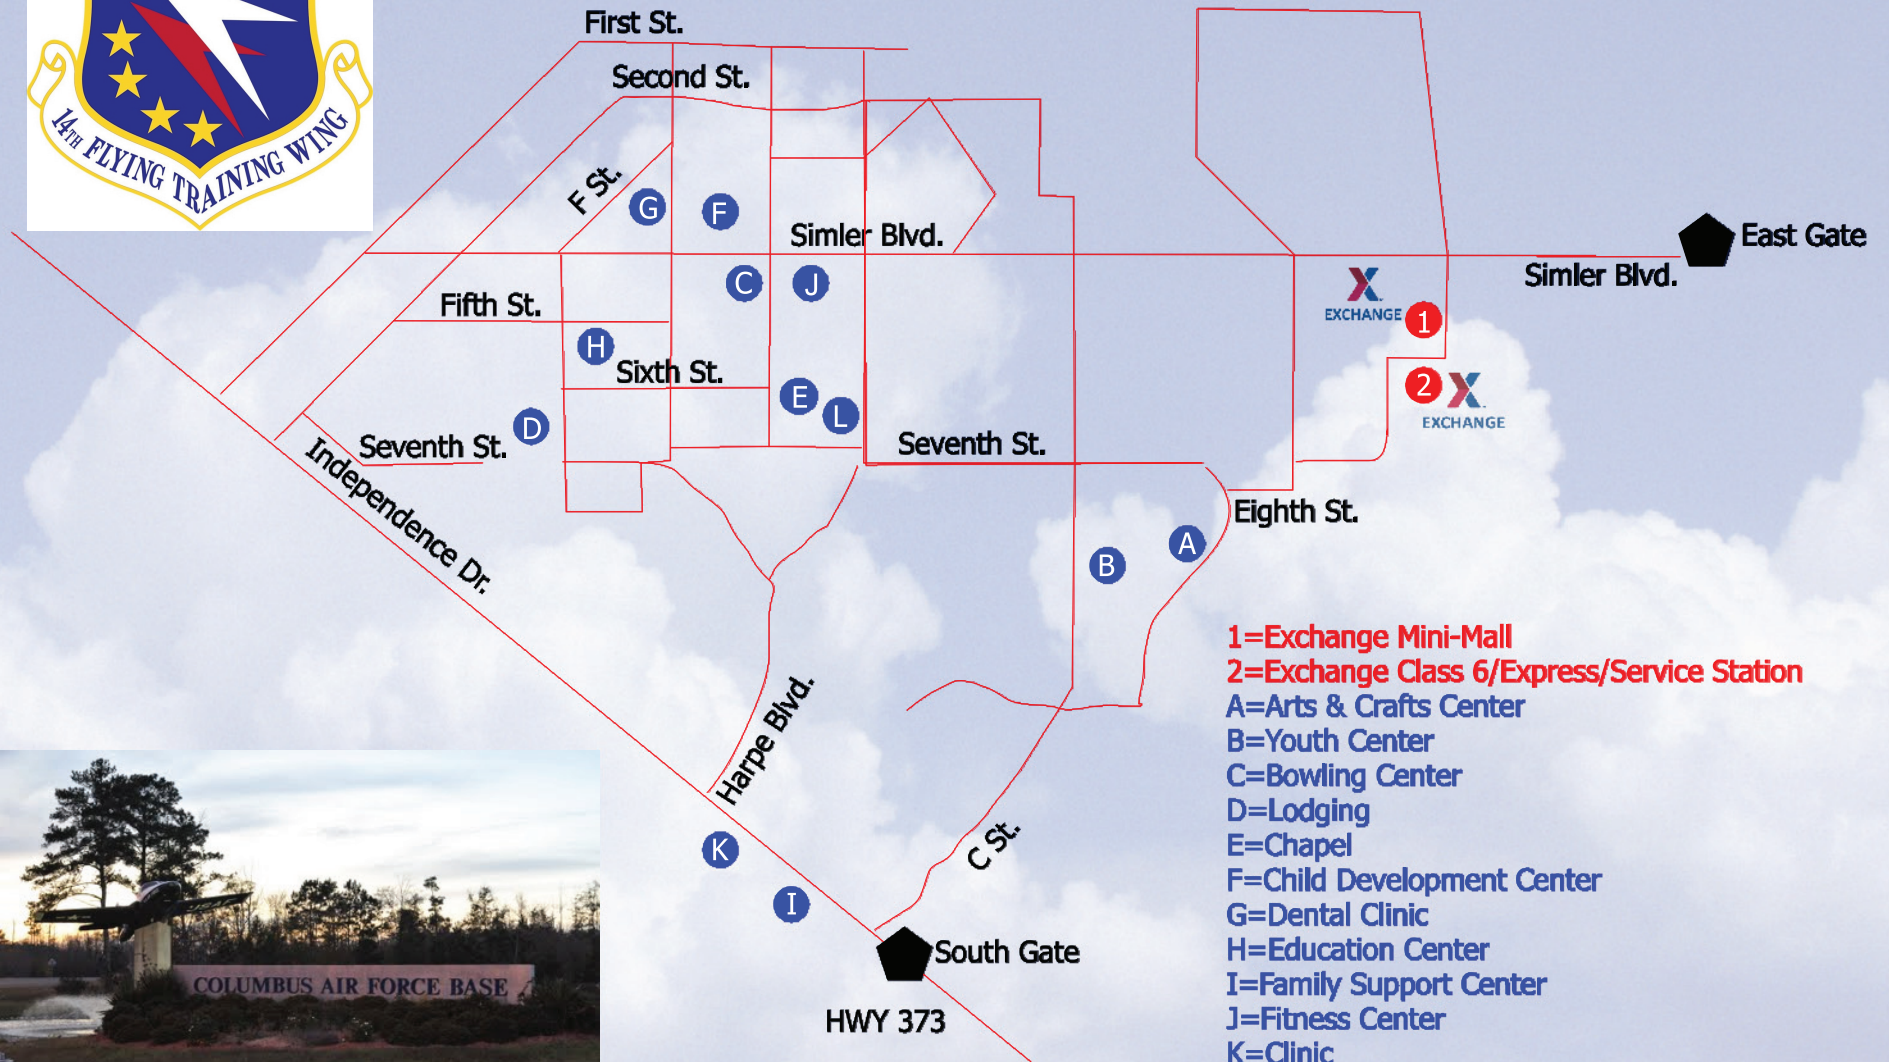

COLUMBUS AIR FORCE BASE

- 1=Exchange Mini-Mall
- 2=Exchange Class 6/Express/Service Station
- A=Arts & Crafts Center
- B=Youth Center
- C=Bowling Center
- D=Lodging
- E=Chapel
- F=Child Development Center
- G=Dental Clinic
- H=Education Center
- I=Family Support Center
- J=Fitness Center
- K=Clinic
- L=Library