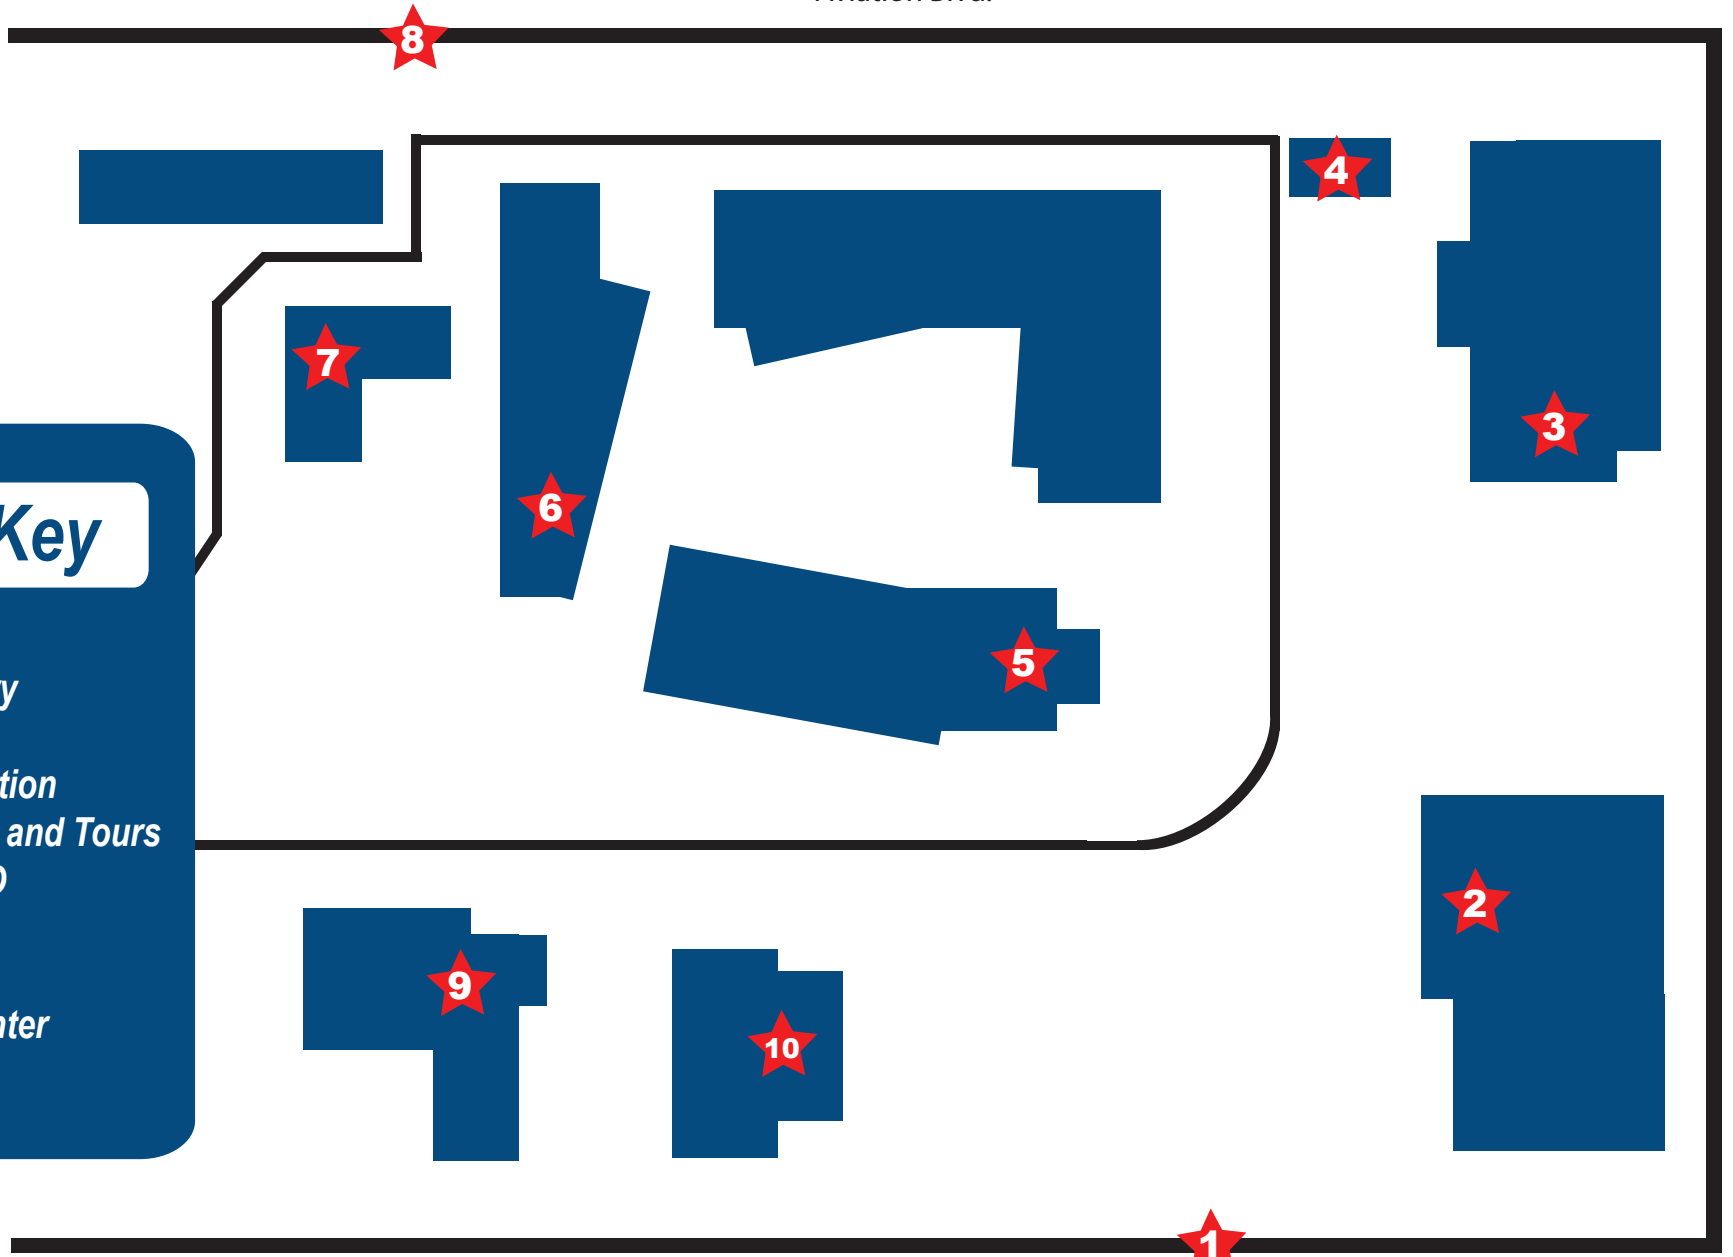

Los Angeles AFB

Aviation Blvd.

El Segundo Blvd.

Douglas Street

Map Key

1. West Gate
2. Commissary
3. Exchange
4. Service Station
5. Club/Ticket and Tours
6. Pass and ID
7. CDC
8. East Gate
9. Fitness Center
10. Clinic