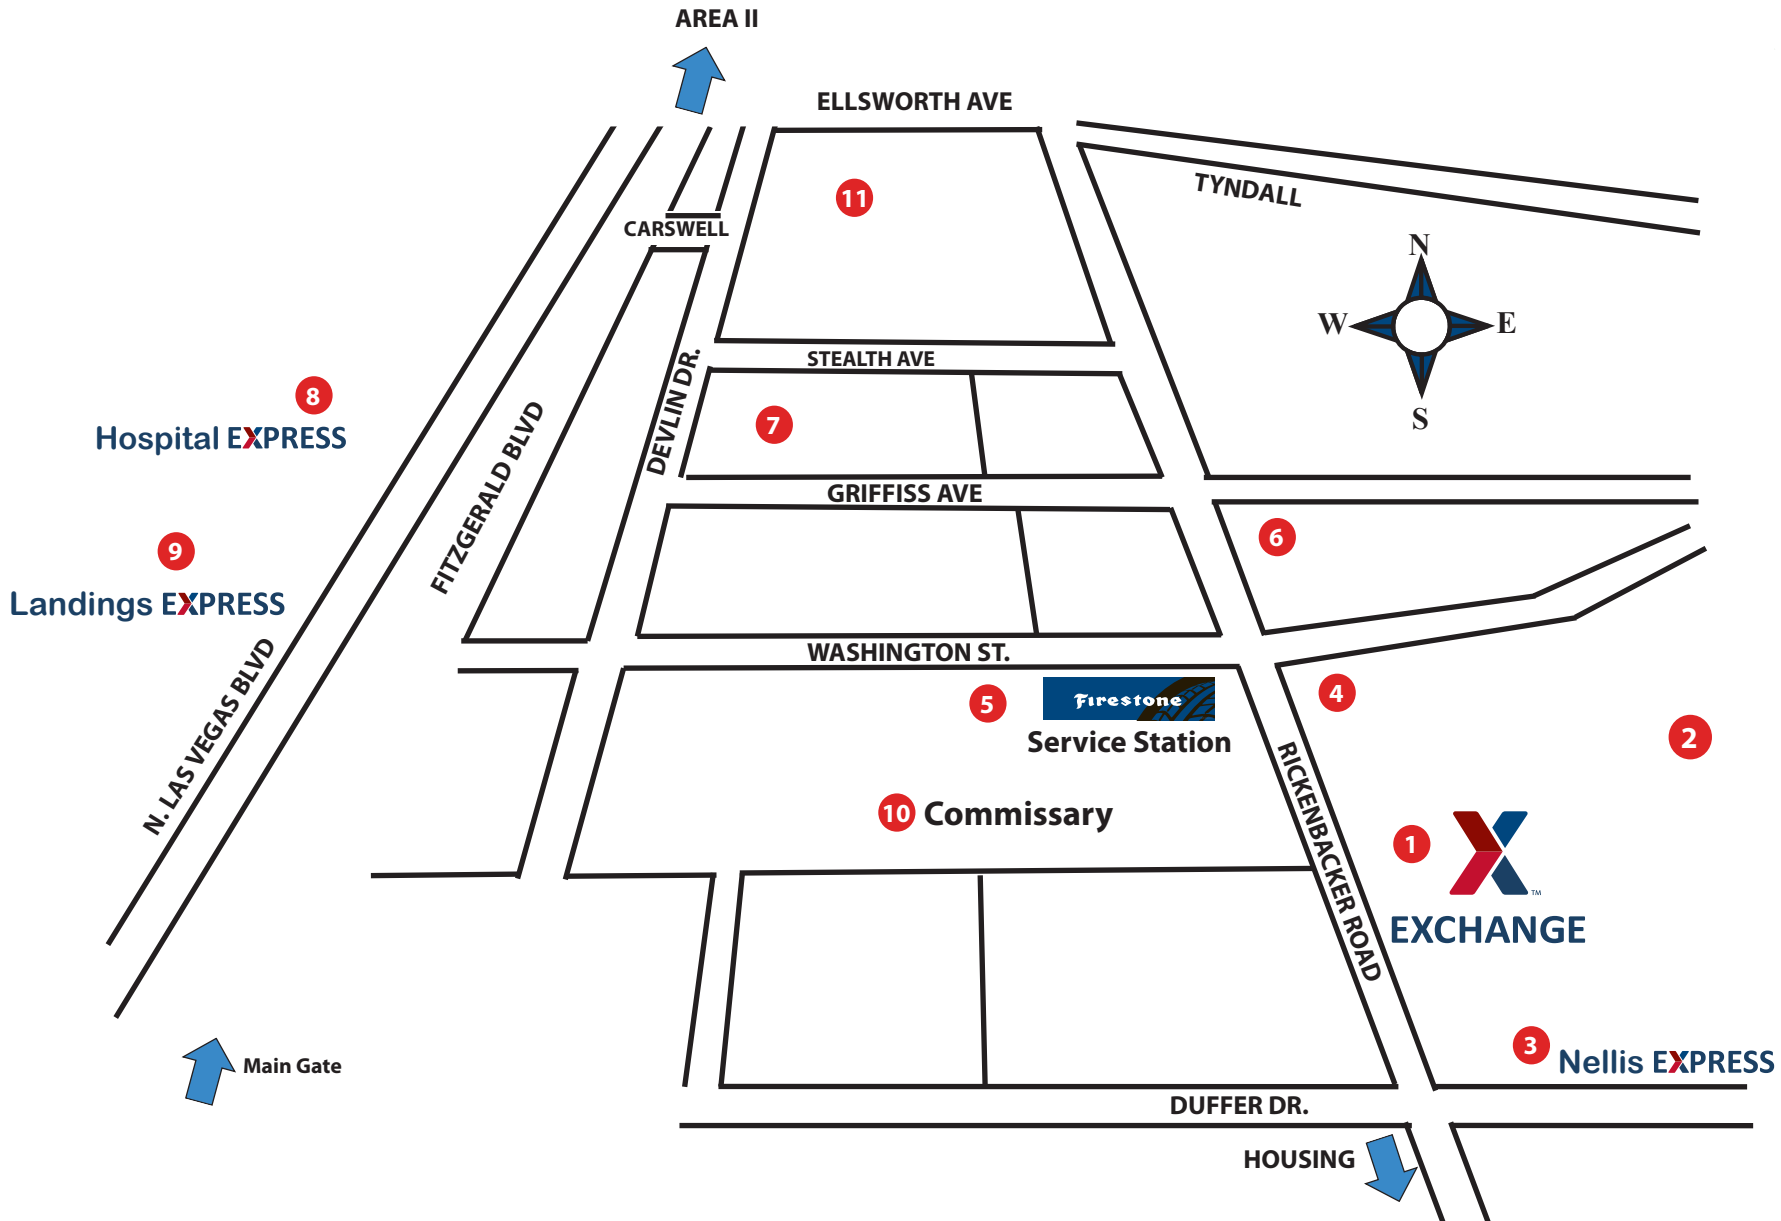

# Nellis AFB EXCHANGE Facilities

## Map Key

- 1. Bldg. 431  
Main Store  
Concessions  
Alterations  
Watch Repair  
Optometry  
Optical  
GNC  
Game Stop  
Red Box  
Military Clothing Sales
- 2. Bldg. 431  
Starbucks  
Food Court
- 3. Bldg. 431  
Nellis Express
- 4. Bldg. 429  
Burger King  
Popeyes
- 5. Bldg. 606  
Firestone  
Service Station
- 6. Bldg. 428  
The cleaners  
Petals & Blooms
- 7. Bldg. 350  
Papa John's
- 8. Bldg. 1300  
Hospital Express
- 9. Bldg. 431  
Landings Express
- 10. Bldg. 603  
Commissary
- 11. Bldg. 340  
ITT