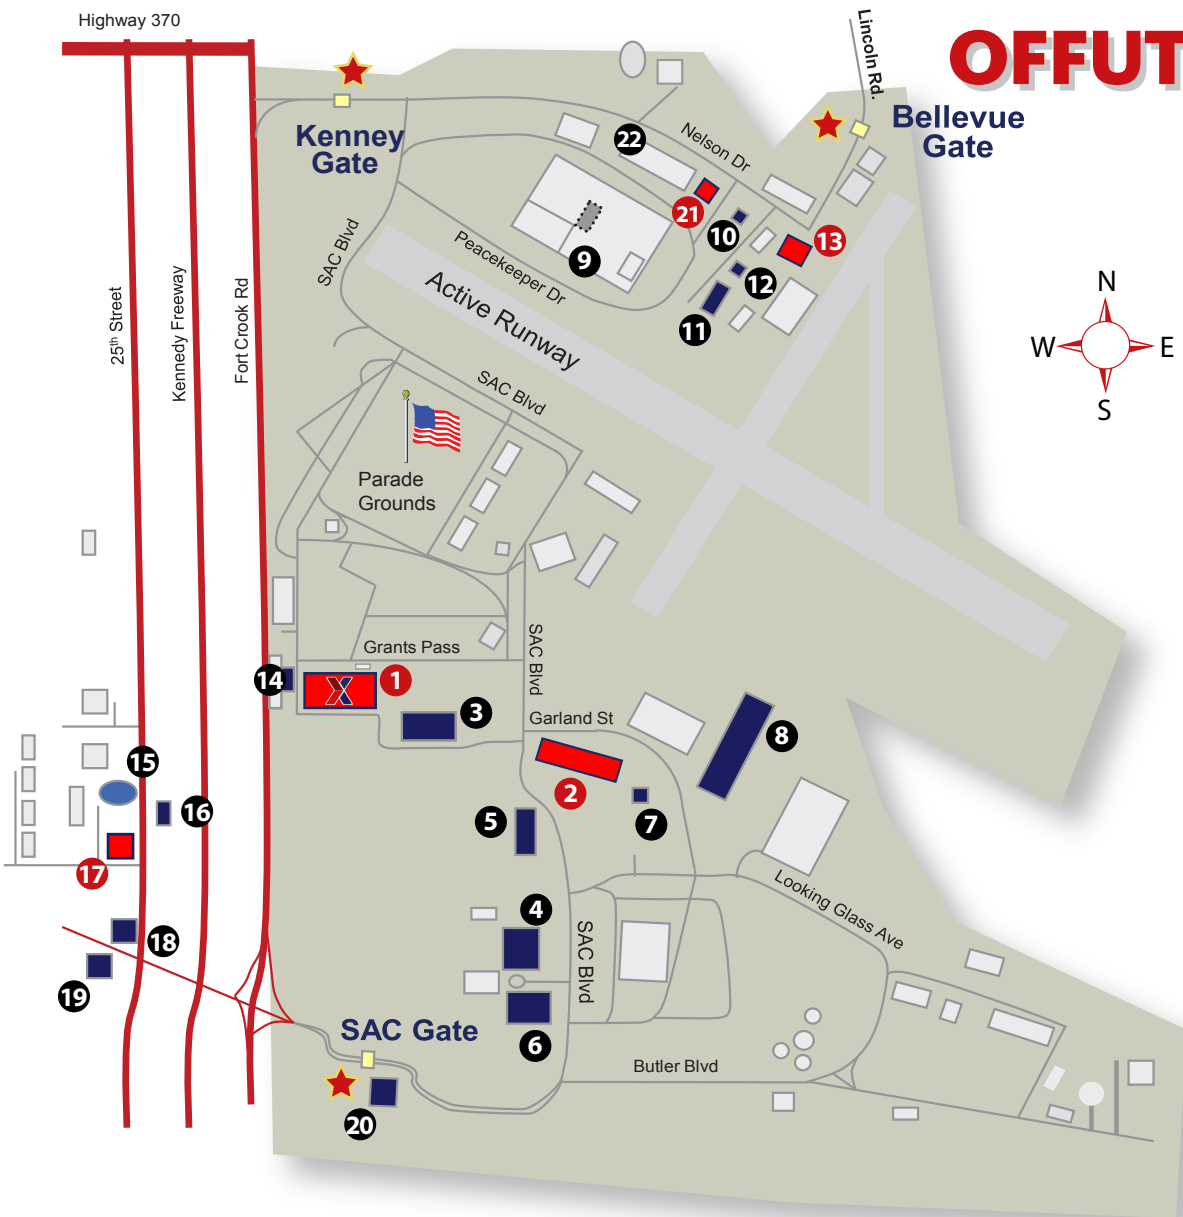

OFFUTT AIR FORCE BASE MAP

Contact Us

Main Exchange

(402) 291-9100/ 9101

Military Clothing Store

(402) 292-1541

Mini Mall/Class Six

(402) 292-7097

We also proudly serve those who serve at additional installations:

- Des Moines
- Camp Dodge
- Sioux Falls
- Lincoln
- Camp Ashland

- Force Support Facilities
- Exchange Facilities

NEW Bellevue Gate Hours:

Mon-Fri: 6 a.m. - 2 p.m.
Closed Weekends and Holidays

EXCHANGE

1. OFFUTT EXCHANGE MALL

- Offutt Main Store
- Offutt Military Clothing
- Offutt Food Court

2. Exchange Class VI

- Burger King
- Firestone Car Care

3. Commissary

4. Offutt Lodging Check-In
5. O'Malley Inn
6. Patriot Club
7. Post Office
8. Field House/Indoor Pool
9. Peacekeeper Lanes Bowling

10. SAC Federal Credit Union

11. Outdoor Rec/ITT/Auto Hobby
12. Car Wash Center
13. **Wherry Express**
14. Satellite Pharmacy
15. Capehart Pool
16. Willow Lakes Golf Course

17. Capehart Express

18. Capehart Chapel
19. Medical Clinic
20. Visitor Center
21. **Pho Vietnamese Cuisine**
22. ID Card Office