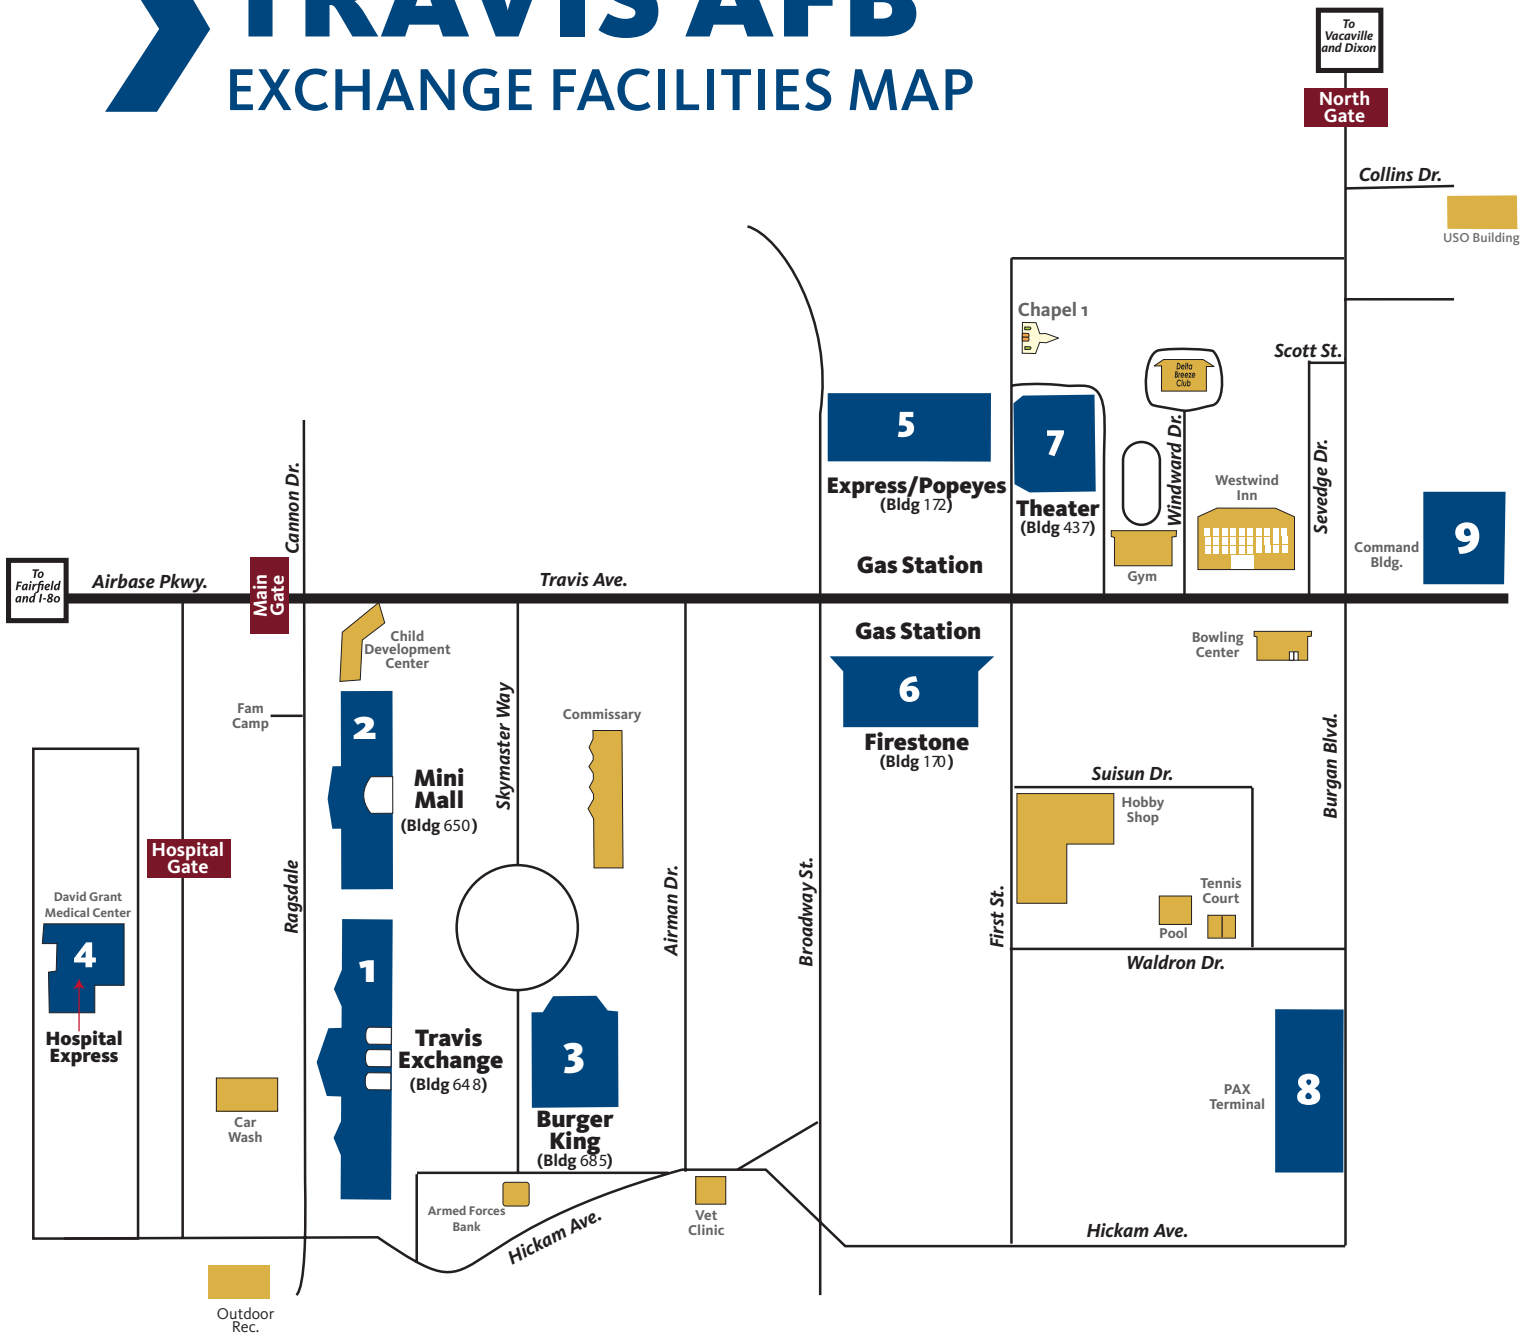

## EXCHANGE FACILITIES MAP

#### Food Court (free WiFi Zone)

Arby's  
Charleys  
Panda Express  
Qdoba  
ShareTea  
Subway

### 5: Express: Open 24hrs (gas only)

Popeyes (with drive-through)

### 8: Pax Terminal

Kados Asian Grill